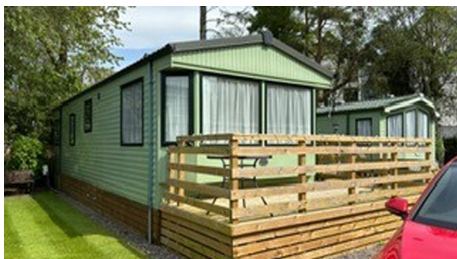

Own your dream holiday home, from a name you can trust

Caravan Holiday Home at Derwentwater

£39,999

Atlas Chorus 2 bed (35ft x 12ft)

USED CH DG

Derwentwater Holiday Homes Site - Plot 11 Cherry Tree Walk

For more information or to arrange a viewing, please contact the site direct on 01768 774699.